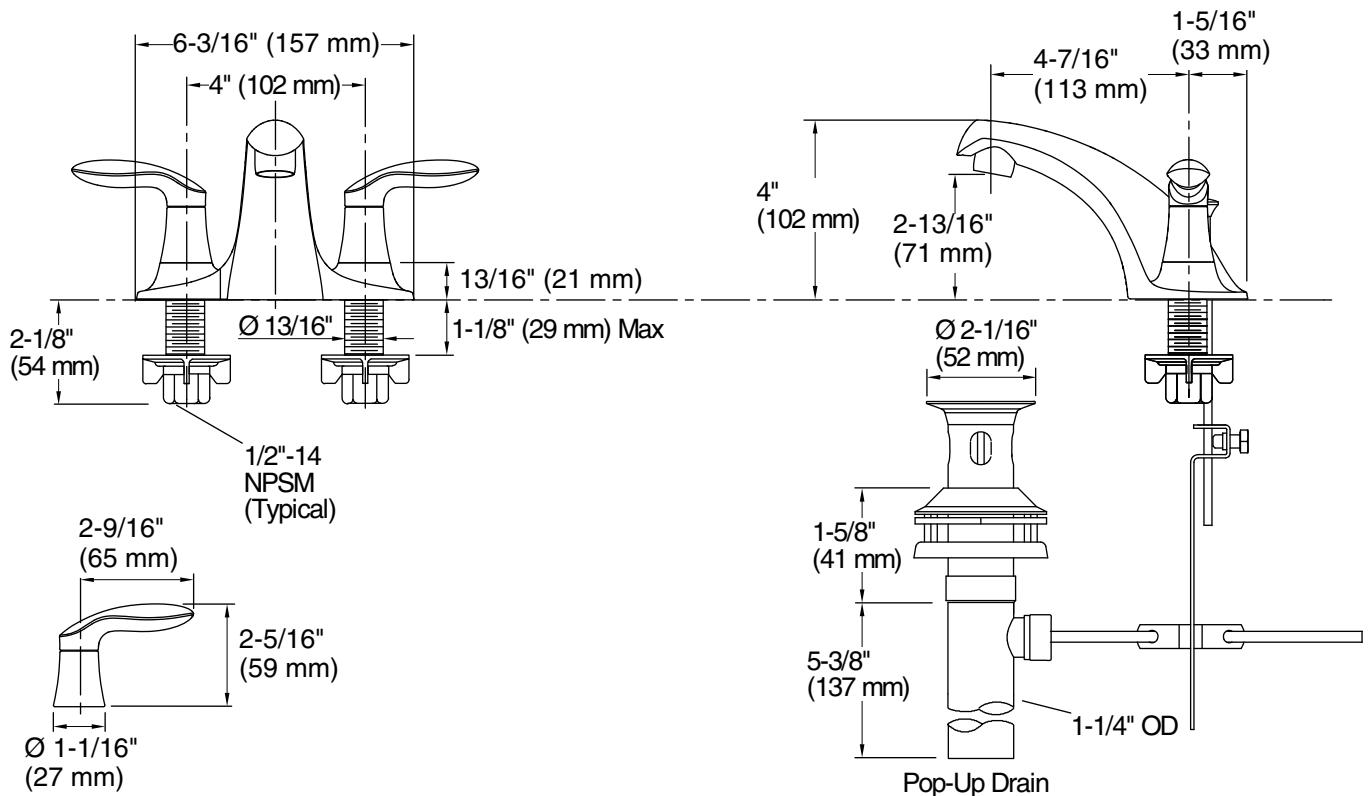

Features

- Two-handle centerset bathroom sink faucet for 4" centers.
- 4-7/16" (112 mm) spout reach.
- 1.2 gal/min (4.5 l/min) maximum flow rate [max at 60 psi (4.14 bar)].
- Includes metal pop-up drain with lift rod and 1-1/4" tailpiece.
- KOHLER ceramic disc valves exceed industry longevity standards for a lifetime of durable performance.
- Red/blue indexing.
- Reversible quarter-turn washerless ceramic disc valves.
- Coordinates with Coralais faucets, accessories, and showering components to complete your bathroom.

Material

- Premium metal construction.
- KOHLER finishes resist corrosion and tarnishing.

Installation

- For 4" (102 mm) centers.
- Deck-mount installation.
- Pre-attached flexible supply lines simplify installation.

Available Colors/Finishes

Color tiles intended for reference only.

Color Code Description

	CP	Polished Chrome
	G	Brushed Chrome

Technical Information

All product dimensions are nominal.

Faucet:

Flow rate: 1.2 gal/min (4.5 l/min)

Pressure: 60 psi (4.1 bar)

Valve body: Machined-brass

Drain with overflow: Yes

Drain tailpiece included: Yes

Spout:

Spout reach: 4-7/16" (112 mm)

Notes

Install this product according to the installation guide.